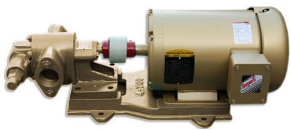

SHAFT COUPLING RUBBER ELEMENT

SKU: sc-rubber

Price: ~~\$6.00~~ \$5.70

Add to Cart

Categories: [Oil Transfer Pumps](#) |

SPECIFICATIONS

Weight	.5 lbs
Dimensions	2 x 2 x 2 in

RELATED PRODUCTS

Industrial Oil Transfer Pump - 25GPM -3 Phase

Oil Pump Hose Kit - 1.25 Inch

Portable Oil Transfer Pump Reversible Switch

Food Grade Stainless Oil Circulating Pump 2GPM

Since 2009, we have been supplying portable and stationary pumps for moving all types of oil. Oil cleaning centrifuges are also important tools to re-use oil as fuel or lubricant.