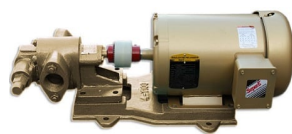

SMALL CENTRIFUGE MOTOR BEARING

SKU: 6203 2RS JEM

Price: ~~\$35.00~~ \$33.25

Add to Cart

Categories: [Misc. Pump Products](#) |

SPECIFICATIONS

RELATED PRODUCTS

**Stainless Steel
12GPM Oil Transfer
Pump Head**

**Industrial Oil
Transfer Pump -
25GPM -3 Phase**

**30ft Aluminum
Camlock Hose Kit**

Basic Oil Centrifuge

Since 2009, we have been supplying portable and stationary pumps for moving all types of oil. Oil cleaning centrifuges are also important tools to re-use oil as fuel or lubricant.