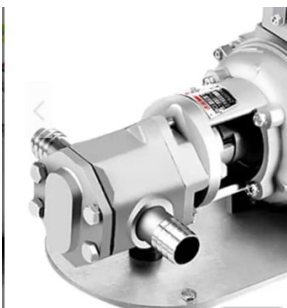

SMALL CENTRIFUGE MOTOR BEARING

SKU: 6203 2RS JEM

Price: ~~\$35.00~~ \$33.25

Add to Cart

Categories: [Misc. Pump Products](#) |

SPECIFICATIONS

RELATED PRODUCTS

**Stainless Steel
12GPM Oil Transfer
Pump Head**

**Industrial Oil
Transfer Pump -
25GPM -3 Phase**

**30ft Aluminum
Camlock Hose Kit**

Basic Oil Centrifuge

Since 2009, we have been supplying portable and stationary pumps for moving all types of oil. Oil cleaning centrifuges are also important tools to re-use oil as fuel or lubricant.