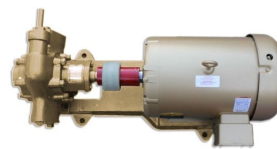

SMALL CENTRIFUGE MOTOR BEARING

SKU: 6203 2RS JEM

Price: ~~\$35.00~~ \$33.25

Add to Cart

Categories: [Misc. Pump Products](#) |

SPECIFICATIONS

RELATED PRODUCTS

1.5HP ABB ACS 150 VFD

12-48v Variable Speed Controller

Industrial Oil Transfer Pump - 60GPM

Industrial Oil Transfer Pump - 25GPM -3 Phase

Since 2009, we have been supplying portable and stationary pumps for moving all types of oil. Oil cleaning centrifuges are also important tools to re-use oil as fuel or lubricant.