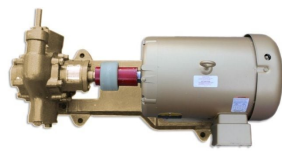

SMALL CENTRIFUGE MOTOR BEARING

SKU: 6203 2RS JEM

Price: ~~\$35.00~~ \$33.25

[Add to Cart](#)

Categories: [Misc. Pump Products](#) |

SPECIFICATIONS

RELATED PRODUCTS

12V Cables with Alligator Clamps

Industrial Oil Transfer Pump - 60GPM

HD Portable Oil Transfer Pump - Massive Gears

480V Oil Pump at 25GPM - Extreme Heat

Since 2009, we have been supplying portable and stationary pumps for moving all types of oil. Oil cleaning centrifuges are also important tools to re-use oil as fuel or lubricant.