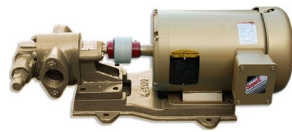

SMALL CENTRIFUGE MOTOR BEARING

SKU: 6203 2RS JEM

Price: ~~\$35.00~~ \$33.25

[Add to Cart](#)

Categories: [Misc. Pump Products](#) |

SPECIFICATIONS

RELATED PRODUCTS

3 Phase Gear Pump Motor - Brook Crompton

Industrial Oil Transfer Pump - 25GPM -3 Phase

2" Hose Barb to 1" NPT Adapter Stainless

Industrial Oil Transfer Pump - 25GPM - Single Phase

Since 2009, we have been supplying portable and stationary pumps for moving all types of oil. Oil cleaning centrifuges are also important tools to re-use oil as fuel or lubricant.