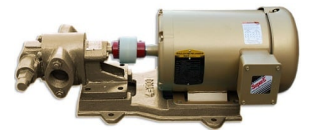

SMALL CENTRIFUGE MOTOR BEARING

SKU: 6203 2RS JEM

Price: ~~\$35.00~~ \$33.25

[Add to Cart](#)

Categories: [Misc. Pump Products](#) |

SPECIFICATIONS

RELATED PRODUCTS

3 Phase Gear Pump Motor - Brook Crompton

Industrial Oil Transfer Pump - 25GPM -3 Phase

2" Hose Barb to 1" NPT Adapter Stainless

Industrial Oil Transfer Pump - 25GPM - Single Phase

Since 2009, we have been supplying portable and stationary pumps for moving all types of oil. Oil cleaning centrifuges are also important tools to re-use oil as fuel or lubricant.