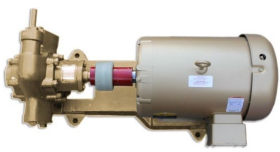

SMALL CENTRIFUGE MOTOR BEARING

SKU: 6203 2RS JEM

Price: ~~\$35.00~~ \$33.25

[Add to Cart](#)

Categories: [Misc. Pump Products](#) |

SPECIFICATIONS

RELATED PRODUCTS

Industrial Oil Transfer Pump - 60GPM

2" Hose Barb to 1" NPT Adapter Stainless

Basic Oil Centrifuge

Industrial Oil Transfer Pump - 25GPM - Single Phase

Since 2009, we have been supplying portable and stationary pumps for moving all types of oil. Oil cleaning centrifuges are also important tools to re-use oil as fuel or lubricant.