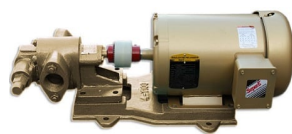

SMALL CENTRIFUGE MOTOR BEARING

SKU: 6203 2RS JEM

Price: ~~\$35.00~~ \$33.25

Add to Cart

Categories: [Misc. Pump Products](#) |

SPECIFICATIONS

RELATED PRODUCTS

3HP VFD for 25GPM Pump Indoor

Industrial Oil Transfer Pump - 25GPM - Single Phase

480V Oil Pump at 7GPM

39 GPM Digital Oil Flow Meter 1.5"

Since 2009, we have been supplying portable and stationary pumps for moving all types of oil. Oil cleaning centrifuges are also important tools to re-use oil as fuel or lubricant.