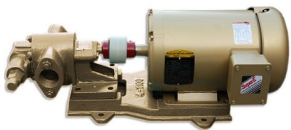

SMALL CENTRIFUGE MOTOR BEARING

SKU: 6203 2RS JEM

Price: ~~\$35.00~~ \$33.25

Add to Cart

Categories: [Misc. Pump Products](#) |

SPECIFICATIONS

RELATED PRODUCTS

Industrial Oil Transfer Pump - 25GPM - 3 Phase

Industrial Oil Transfer Pump - 25GPM - Single Phase

12V Cables with Alligator Clamps

Industrial Oil Transfer Pump - 60GPM

Since 2009, we have been supplying portable and stationary pumps for moving all types of oil. Oil cleaning centrifuges are also important tools to re-use oil as fuel or lubricant.