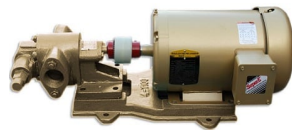

SMALL CENTRIFUGE MOTOR BEARING

SKU: 6203 2RS JEM

Price: ~~\$35.00~~ \$33.25

Add to Cart

Categories: [Misc. Pump Products](#) |

SPECIFICATIONS

RELATED PRODUCTS

Industrial Oil Transfer Pump - 25GPM - 3 Phase

Industrial Oil Transfer Pump - 25GPM - Single Phase

12V Cables with Alligator Clamps

Industrial Oil Transfer Pump - 60GPM

Since 2009, we have been supplying portable and stationary pumps for moving all types of oil. Oil cleaning centrifuges are also important tools to re-use oil as fuel or lubricant.