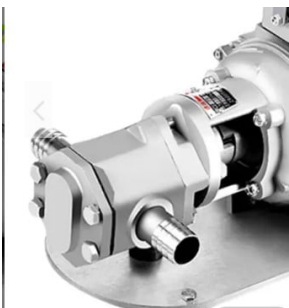

**SMALL CENTRIFUGE MOTOR BEARING**

**SKU:** 6203 2RS JEM

**Price:** ~~\$35.00~~ \$33.25

[Add to Cart](#)

**Categories:** [Misc. Pump Products](#) |

**SPECIFICATIONS**

**RELATED PRODUCTS**

**Stainless Steel  
12GPM Oil Transfer  
Pump Head**

**In Line Suction  
Strainer 1"**

**1.5HP ABB ACS 150  
VFD**

**480V Oil Pump at  
25GPM - Extreme  
Heat**

Since 2009, we have been supplying portable and stationary pumps for moving all types of oil. Oil cleaning centrifuges are also important tools to re-use oil as fuel or lubricant.