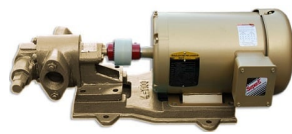

SMALL CENTRIFUGE MOTOR BEARING

SKU: 6203 2RS JEM

Price: ~~\$35.00~~ \$33.25

Add to Cart

Categories: [Misc. Pump Products](#) |

SPECIFICATIONS

RELATED PRODUCTS

1HP VFD for 12GPM Pump - Switched Outdoor

Industrial Oil Transfer Pump - 25GPM - Single Phase

2" Hose Barb to 1" NPT Adapter Stainless

Industrial Oil Transfer Pump - 60GPM

Since 2009, we have been supplying portable and stationary pumps for moving all types of oil. Oil cleaning centrifuges are also important tools to re-use oil as fuel or lubricant.