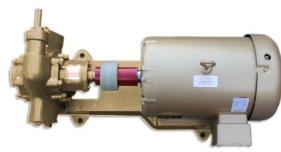

Industrial Oil Transfer Pump - 60GPM