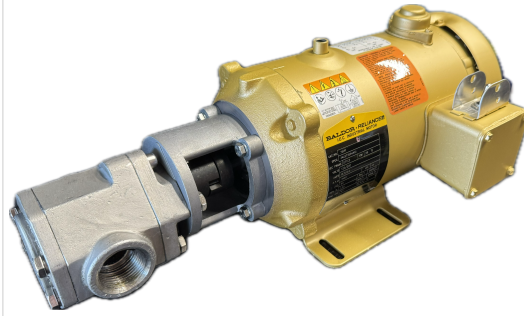

Stainless Steel 25GPM Oil Transfer Pump