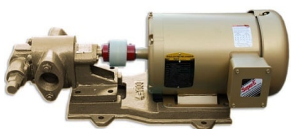

RELATED PRODUCTS