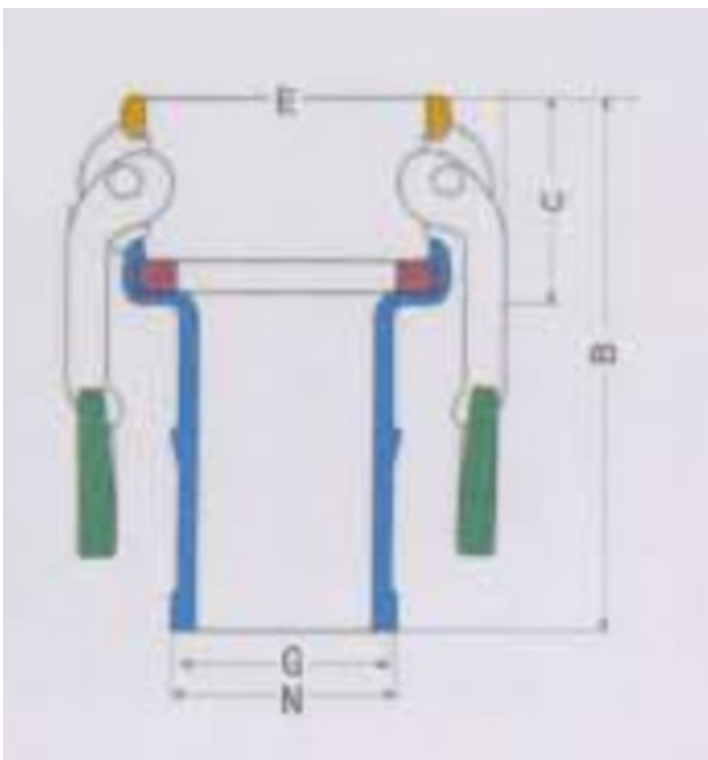

#### To Install:

Insert the Hose Barb into a Hose and fasten it in place with a crimp collar or hose clamp.

**Will Connect with:**

- The coupler portion will couple with a **Male Adapter**.
- The Hose Shank will insert into to a Hose.

**Used for:**

- Installing a Female Cam & Groove into a Hose.
- Connecting with a Male Adapter of identical size.

**Sizes:**

- This Aluminum Coupler is offered in sizes starting from 1/2" all the way up to 8".

**Material of Construction:**

- Constructed out of Aluminum.
- For other materials scroll down to **"Related Products"**.

**Dimensions:**

**Type-C Coupler Dimensions**

Size(mm)	3/4'	1'	1-1/4'	1-1/2'	2'	2-1/2'	3'	4'	5'	6'
B	77	93	101	119.5	134	144.5	149.5	159	169	233.5
C	40.1	40.1	45.8	46.1	50.2	55.2	58	59.2	60	62
E	32.4	37.3	46	54	63.8	76.5	92.2	120.2	146	176.5
G	20	25.4	31.4	37.9	50.6	63.5	75.2	101	126.3	151
N	21.5	27.6	34.3	39.8	52.3	66.9	77.3	103.3	127.6	154.2

**Specifications:**

More Information

<b>Size</b>	1" to 1.5"
<b>Part Number</b>	Type C
<b>Material</b>	Aluminum

**Handles**  
**Gasket**  
**Thread**

Stainless Steel 304  
Buna N  
Hose Barb

**RELATED PRODUCTS**