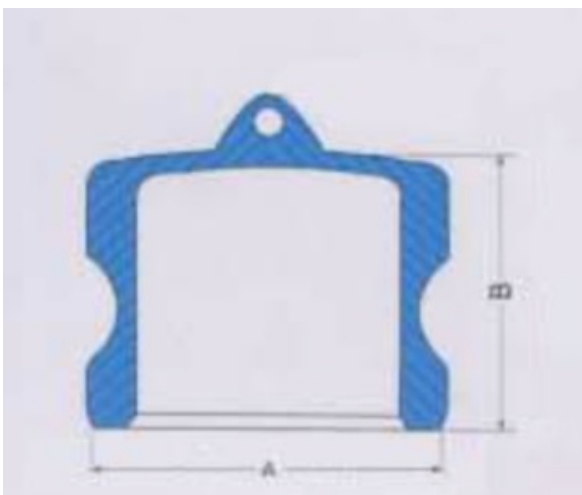

Sizes:

- This Aluminum Adapter is offered in sizes starting from 1/2" all the way up to 8".

Material of Construction:

- Constructed out of Aluminum.
- For other materials scroll down to **"Related Products"**.

Dimensions:

Dust Plug Dimensions

Size(mm)	3/4'	1'	1-1/4'	1-1/2'	2'	2-1/2'	3'	4'	5'	6'
B	32	36.7	45.5	53.4	63	75.8	91.5	119.5	145.2	175.9
E	31.5	37.5	42.5	44.5	50.5	52.5	54.5	58	58	68

Specifications:

	More Information
Size	1" to 1.5"
Part Number	Type DP
Material	Aluminum
Thread	Male End Plug
Working Pressure	Not For Pressure (Safety Reasons)