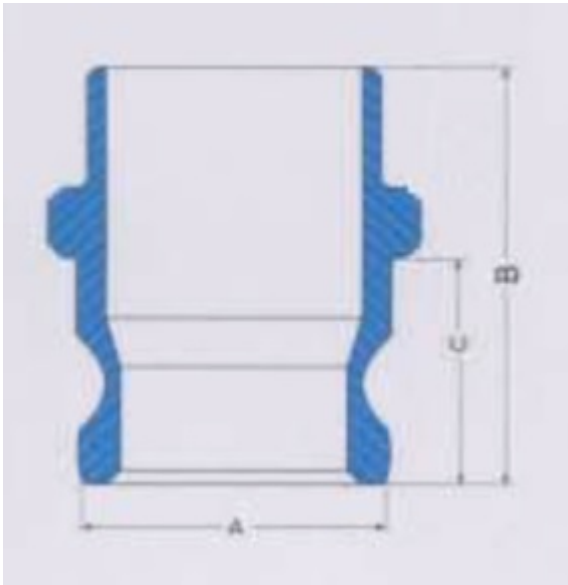

To Install:

- Thread the Male NPT portion into a Female NPT Thread.

Will connect with:

- The adapter portion will couple with a **Female Coupler**.
- The thread will connect to a **Female NPT Thread**. (National Pipe Thread)

Used for:

- Installing a Male Cam & Groove into a Female NPT Thread.
- Connecting with a Female Coupler of identical size.

Sizes:

- This Aluminum Adapter is offered in sizes starting from 1/2" all the way up to 8".

Material of Construction:

- Constructed out of Aluminum.
- For other materials scroll Down to "**Related Products**".

Dimensions:

Type-F Adapter Dimensions

Size(mm)	3/4'	1'	1-1/4'	1-1/2'	2'	2-1/2'	3'	4'	5'	6'
A	32	36.7	45.5	53.4	63	75.8	91.5	119.5	145.2	175.9
B	62	72	78	81	89	99	99	107	112	115
C	25.3	35.3	40.5	42.5	48.5	50.5	51.5	53.5	54.3	57.8